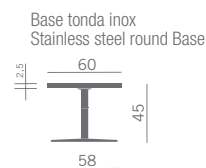

Piano quadro bianco/nero in MDF
White/black MDF squared top