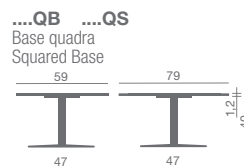

Piano tondo bianco in HPL (bordo inclinato)
HPL white round top (inclined side)

Piano quadro bianco in HPL (bordo inclinato)
HPL white squared top (inclined side)

Piano tondo bianco/nero in MDF
White/black MDF round top