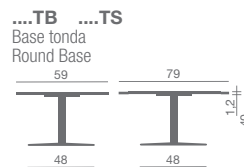

Piano tondo bianco in HPL (bordo inclinato)
HPL white round top (inclined side)

Piano quadro bianco in HPL (bordo inclinato)
HPL white squared top (inclined side)

Piano tondo bianco/nero in MDF
White/black MDF round top